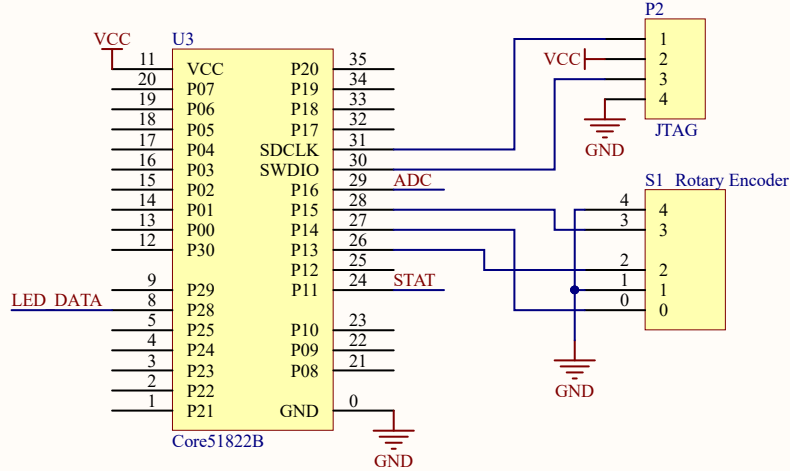

BT1  
Battery

### VOLTAGE MONITOR

### Serial LEDs

Title		
Volume Knob v1.0		
Size	Number	Revision
A		1
Date:	4/27/2016	Sheet of
File:	C:\Users\...\Volume.SchDoc	Drawn By: Colin Iuliano