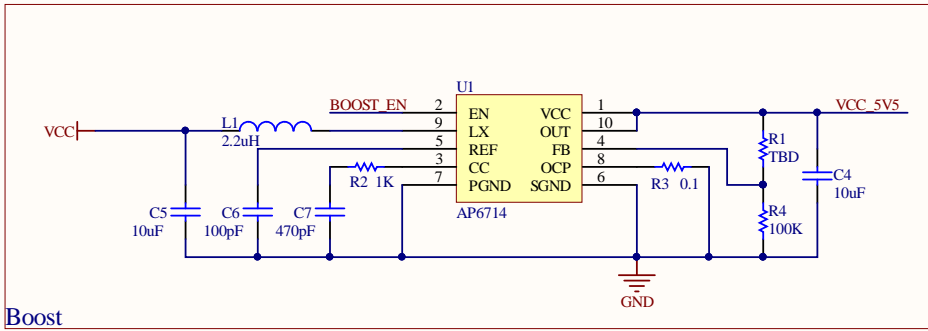

Battery

Boost

Amplifier

LEDs

Buttons

Filtering

USB

Boost Bypass

Qi Charger

Bluetooth Module

Title		
True Wireless Bluetooth Speaker		
Size	Number	Revision
A4		2
Date:	1/7/2019	Sheet of
File:	C:\Users\...\Schematic.SchDoc	Drawn By: Colin Iuliano