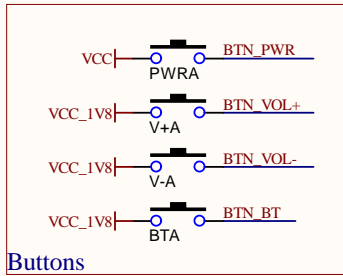

Battery

Boost

Amplifier

LEDs

Buttons

Filtering

USB

Boost Bypass

Qi Charger

Bluetooth Module

Title		
True Wireless Bluetooth Speaker		
Size	Number	Revision
A4		2
Date:	1/7/2019	Sheet of
File:	C:\Users\...\Schematic.SchDoc	Drawn By: Colin Iuliano