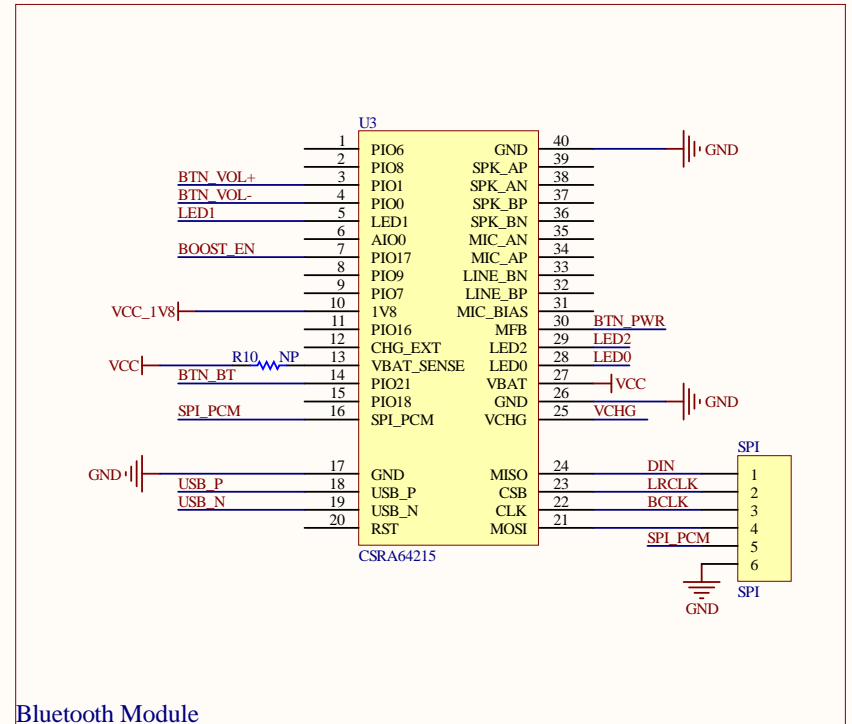

Battery

Boost

Amplifier

LEDs

Buttons

Filtering

USB

Boost Bypass

Qi Charger

Bluetooth Module

Title		
True Wireless Bluetooth Speaker		
Size	Number	Revision
A4		2
Date:	1/7/2019	Sheet of
File:	C:\Users\...\Schematic.SchDoc	Drawn By: Colin Iuliano