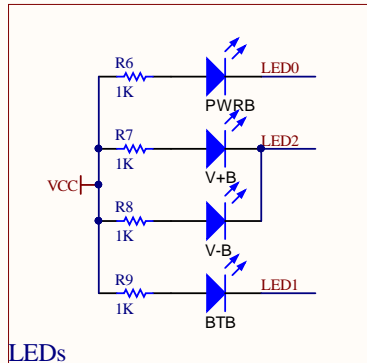

Battery

Boost

Amplifier

LEDs

Buttons

Filtering

USB

Boost Bypass

Qi Charger

Bluetooth Module

Title		
True Wireless Bluetooth Speaker		
Size	Number	Revision
A4		2
Date:	1/7/2019	Sheet of
File:	C:\Users\...\Schematic.SchDoc	Drawn By: Colin Iuliano